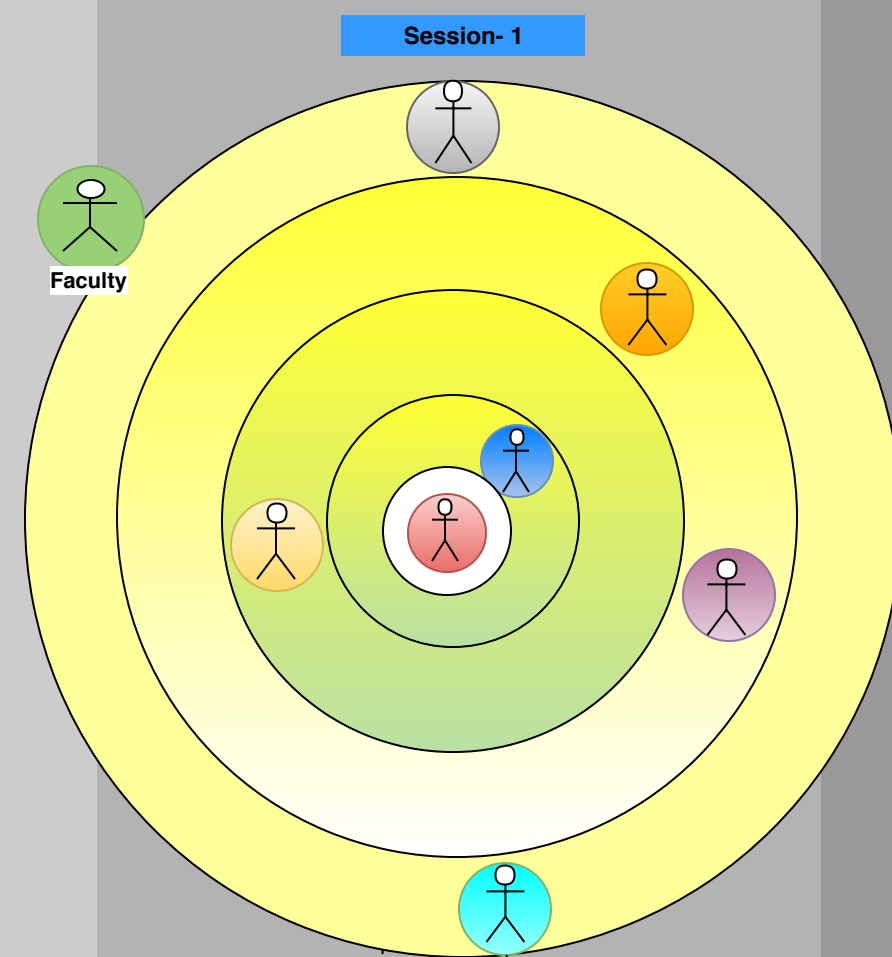

Knowledge (Retain, Reuse, Revise, Remix, Redistribute) Resource Map

DEFINING

DESIGNING

DEVELOPING

ASSESSING

EVALUATING

LAUNCHING

Legend:

5 Days

13 Days

47 Days

11 Days

17 Days

8 Days

INITIATING: Course Planning

PLANNING: Finalized